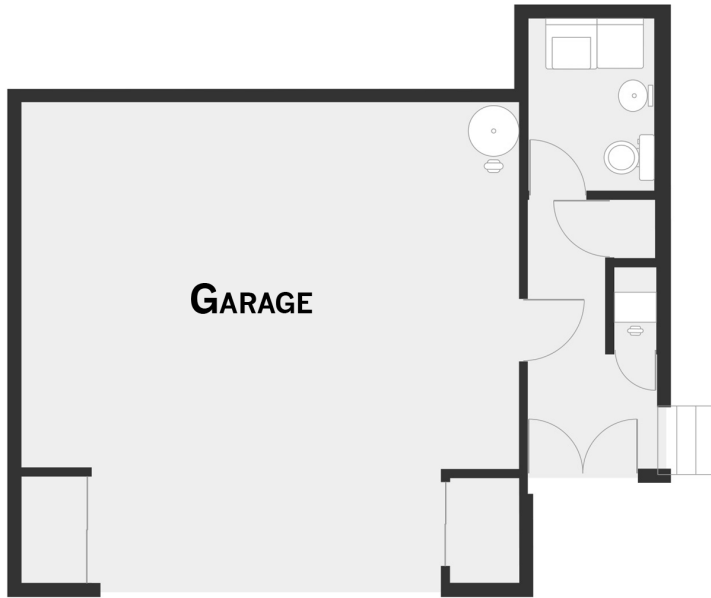

4361 CAMINITO DE LA ESCENA SAN DIEGO, CA 92108

CREATED BY ONE MISSION REALTY
ONEMissionREALTY.COM
619.487.9700

GROUND LEVEL

1ST FLOOR

2ND FLOOR

CREATED BY ONE MISSION REALTY FOR VISUALIZATION PURPOSES ONLY. IMAGE NOT NECESSARILY TO SCALE. THIS FLOORPLAN IS PROVIDED WITHOUT WARRANTY OF ANY KIND. ONE MISSION REALTY DISCLAIMS ANY WARRANTY INCLUDING, WITHOUT LIMITATION, SATISFACTORY QUALITY OR ACCURACY OF DIMENSIONS.