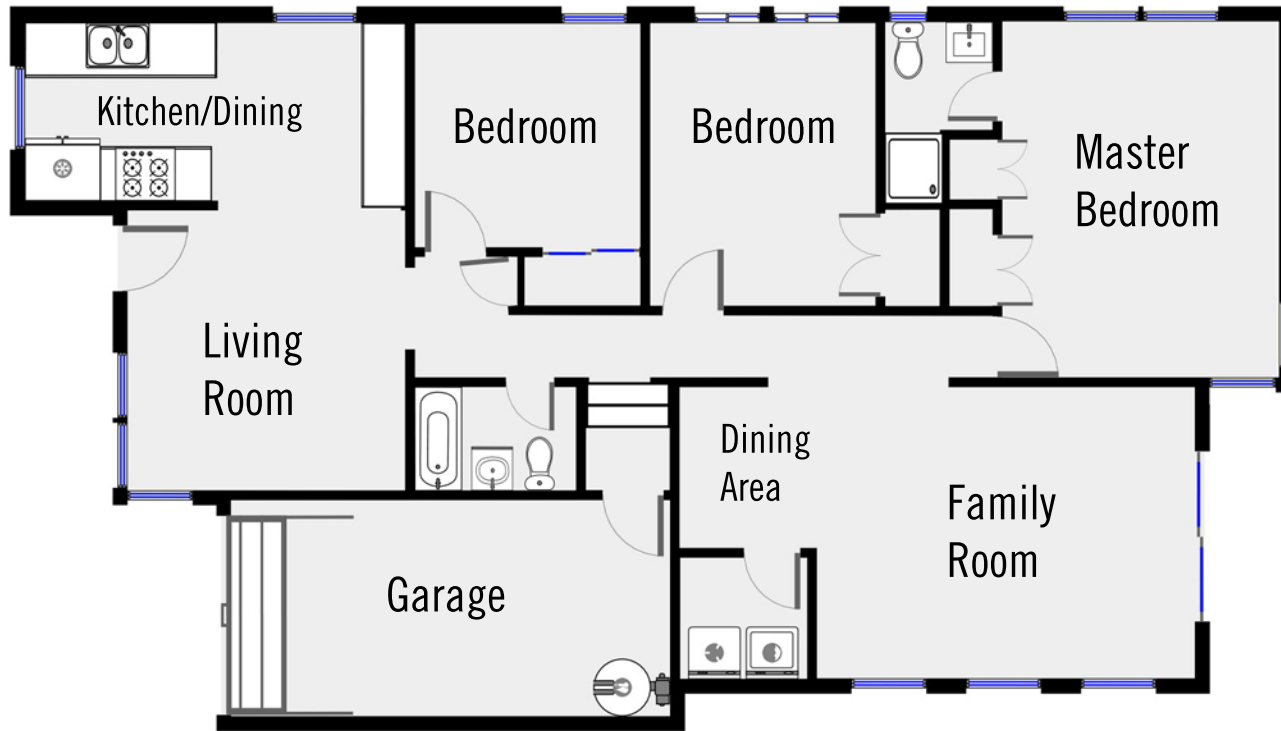

**4629 ALTADENA AVE**  
**SAN DIEGO, CA 92115**

**CREATED BY ONE MISSION REALTY**  
**ONEMISSIONREALTY.COM 619.487.9700**

CREATED BY ONE MISSION REALTY FOR VISUALIZATION PURPOSES ONLY. IMAGE NOT NECESSARILY TO SCALE. THIS FLOORPLAN IS PROVIDED WITHOUT WARRANTY OF ANY KIND. ONE MISSION REALTY DISCLAIMS ANY WARRANTY, INCLUDING, WITHOUT LIMITATION, SATISFACTORY QUALITY OR ACCURACY OF DIMENSIONS.