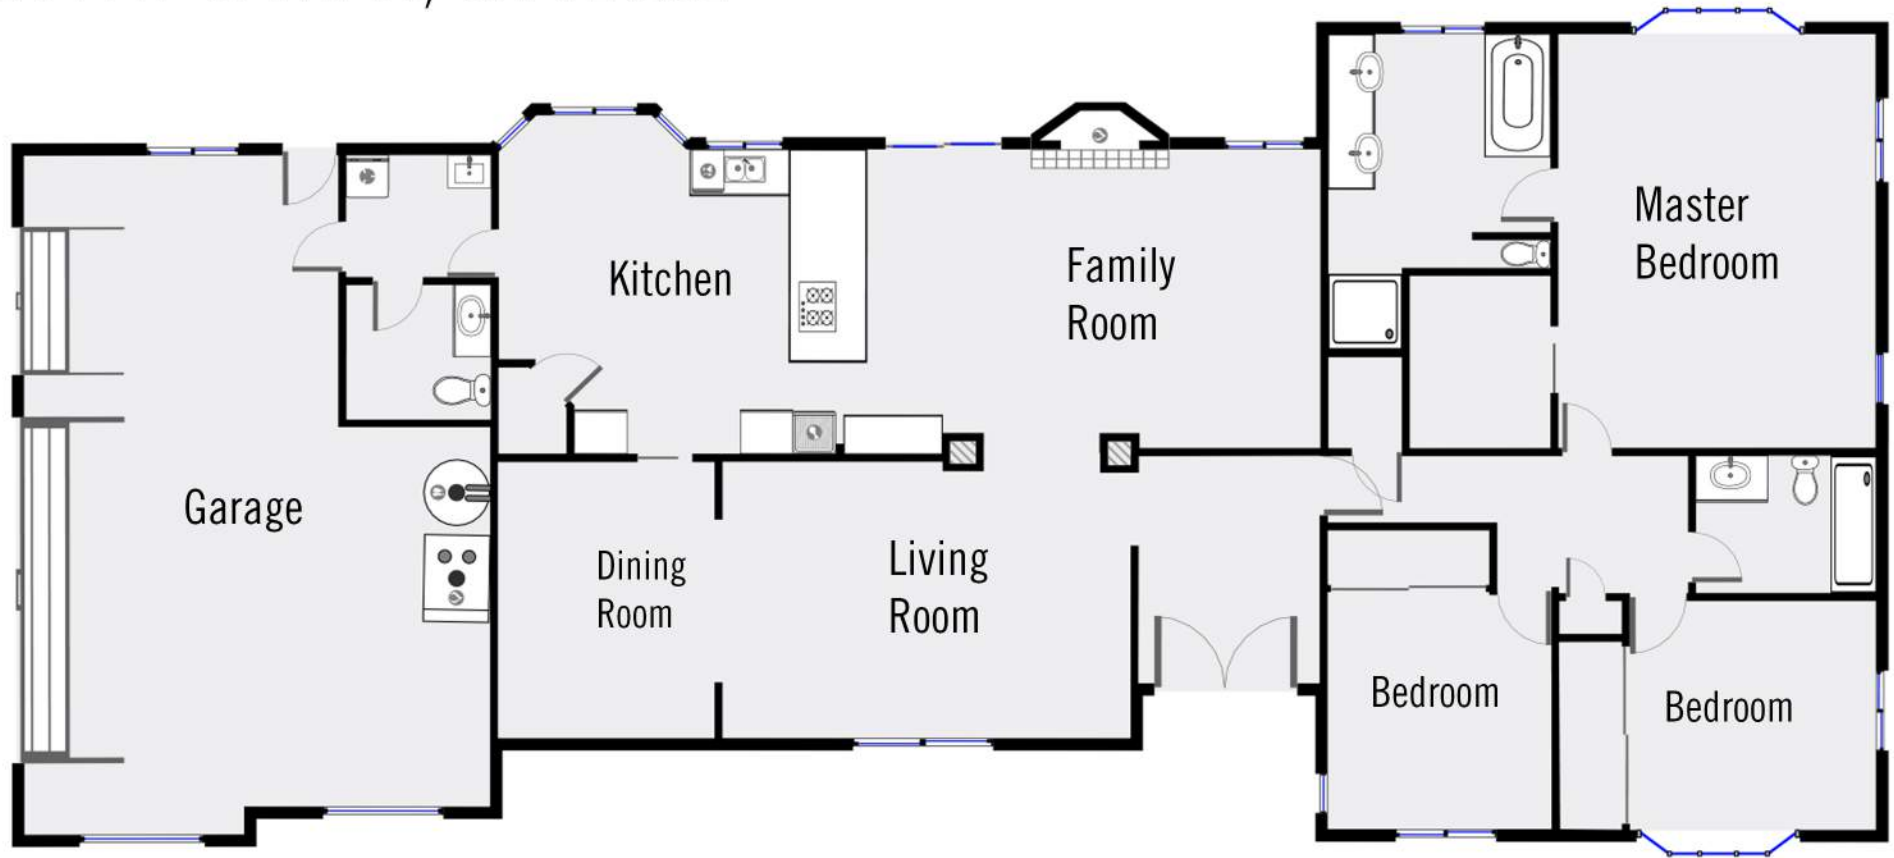

# 29341 WILKES RD

VALLEY CENTER, CA 92082

**CREATED BY ONE MISSION REALTY**  
**ONEMISSIONREALTY.COM 619.487.9700**

CREATED BY ONE MISSION REALTY FOR VISUALIZATION PURPOSES ONLY. IMAGE NOT NECESSARILY TO SCALE. THIS FLOORPLAN IS PROVIDED WITHOUT WARRANTY OF ANY KIND. ONE MISSION REALTY DISCLAIMS ANY WARRANTY, INCLUDING, WITHOUT LIMITATION, SATISFACTORY QUALITY OR ACCURACY OF DIMENSIONS.