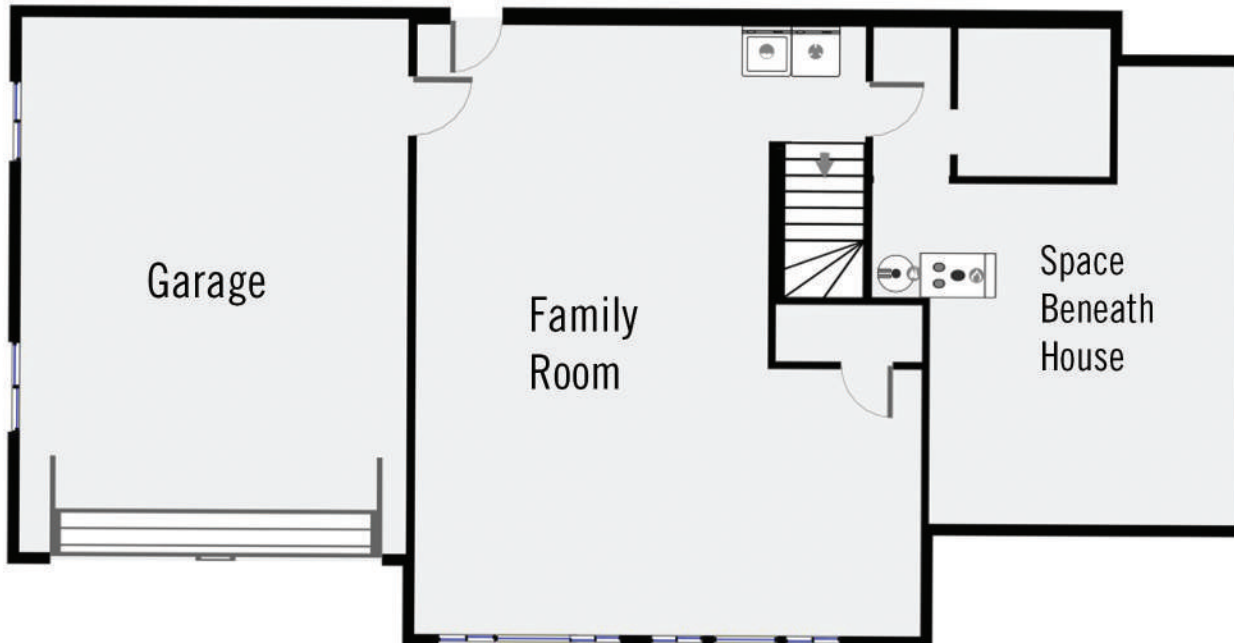

UPPER LEVELS (Split Level)

LOWER LEVEL

**5694 LINFIELD AVE**  
SAN DIEGO, CA 92120

**CREATED BY ONE MISSION REALTY**  
ONEMISSIONREALTY.COM 619.487.9700

CREATED BY ONE MISSION REALTY FOR VISUALIZATION PURPOSES ONLY.  
IMAGE NOT NECESSARILY TO SCALE. THIS FLOORPLAN IS PROVIDED WITH-  
OUT WARRANTY OF ANY KIND. ONE MISSION REALTY DISCLAIMS ANY WAR-  
RANTY, INCLUDING, WITHOUT LIMITATION, SATISFACTORY QUALITY OR  
ACCURACY OF DIMENSIONS.