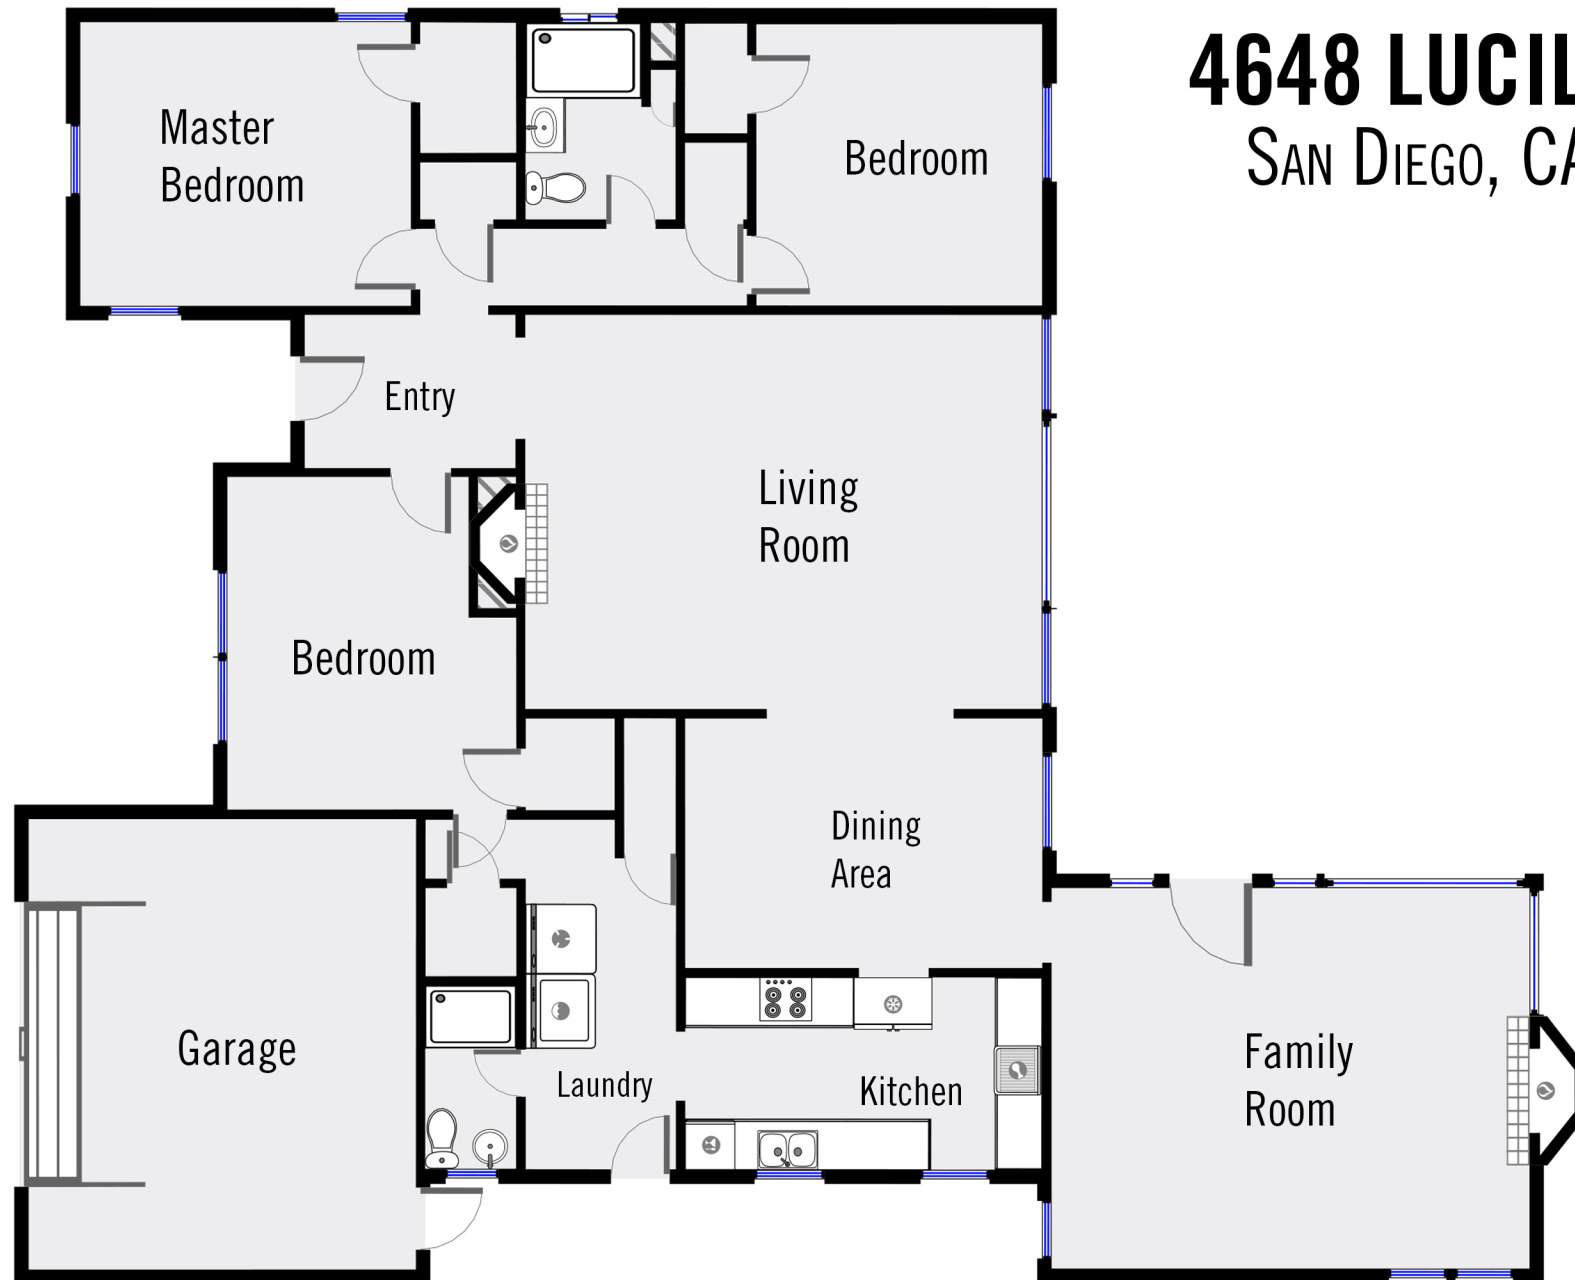

4648 LUCILLE DR
SAN DIEGO, CA 92115

CREATED BY ONE MISSION REALTY
ONEMISSIONREALTY.COM 619.487.9700

CREATED BY ONE MISSION REALTY FOR VISUALIZATION PURPOSES ONLY. IMAGE NOT NECESSARILY TO SCALE. THIS FLOORPLAN IS PROVIDED WITHOUT WARRANTY OF ANY KIND. ONE MISSION REALTY DISCLAIMS ANY WARRANTY, INCLUDING, WITHOUT LIMITATION, SATISFACTORY QUALITY OR ACCURACY OF DIMENSIONS.