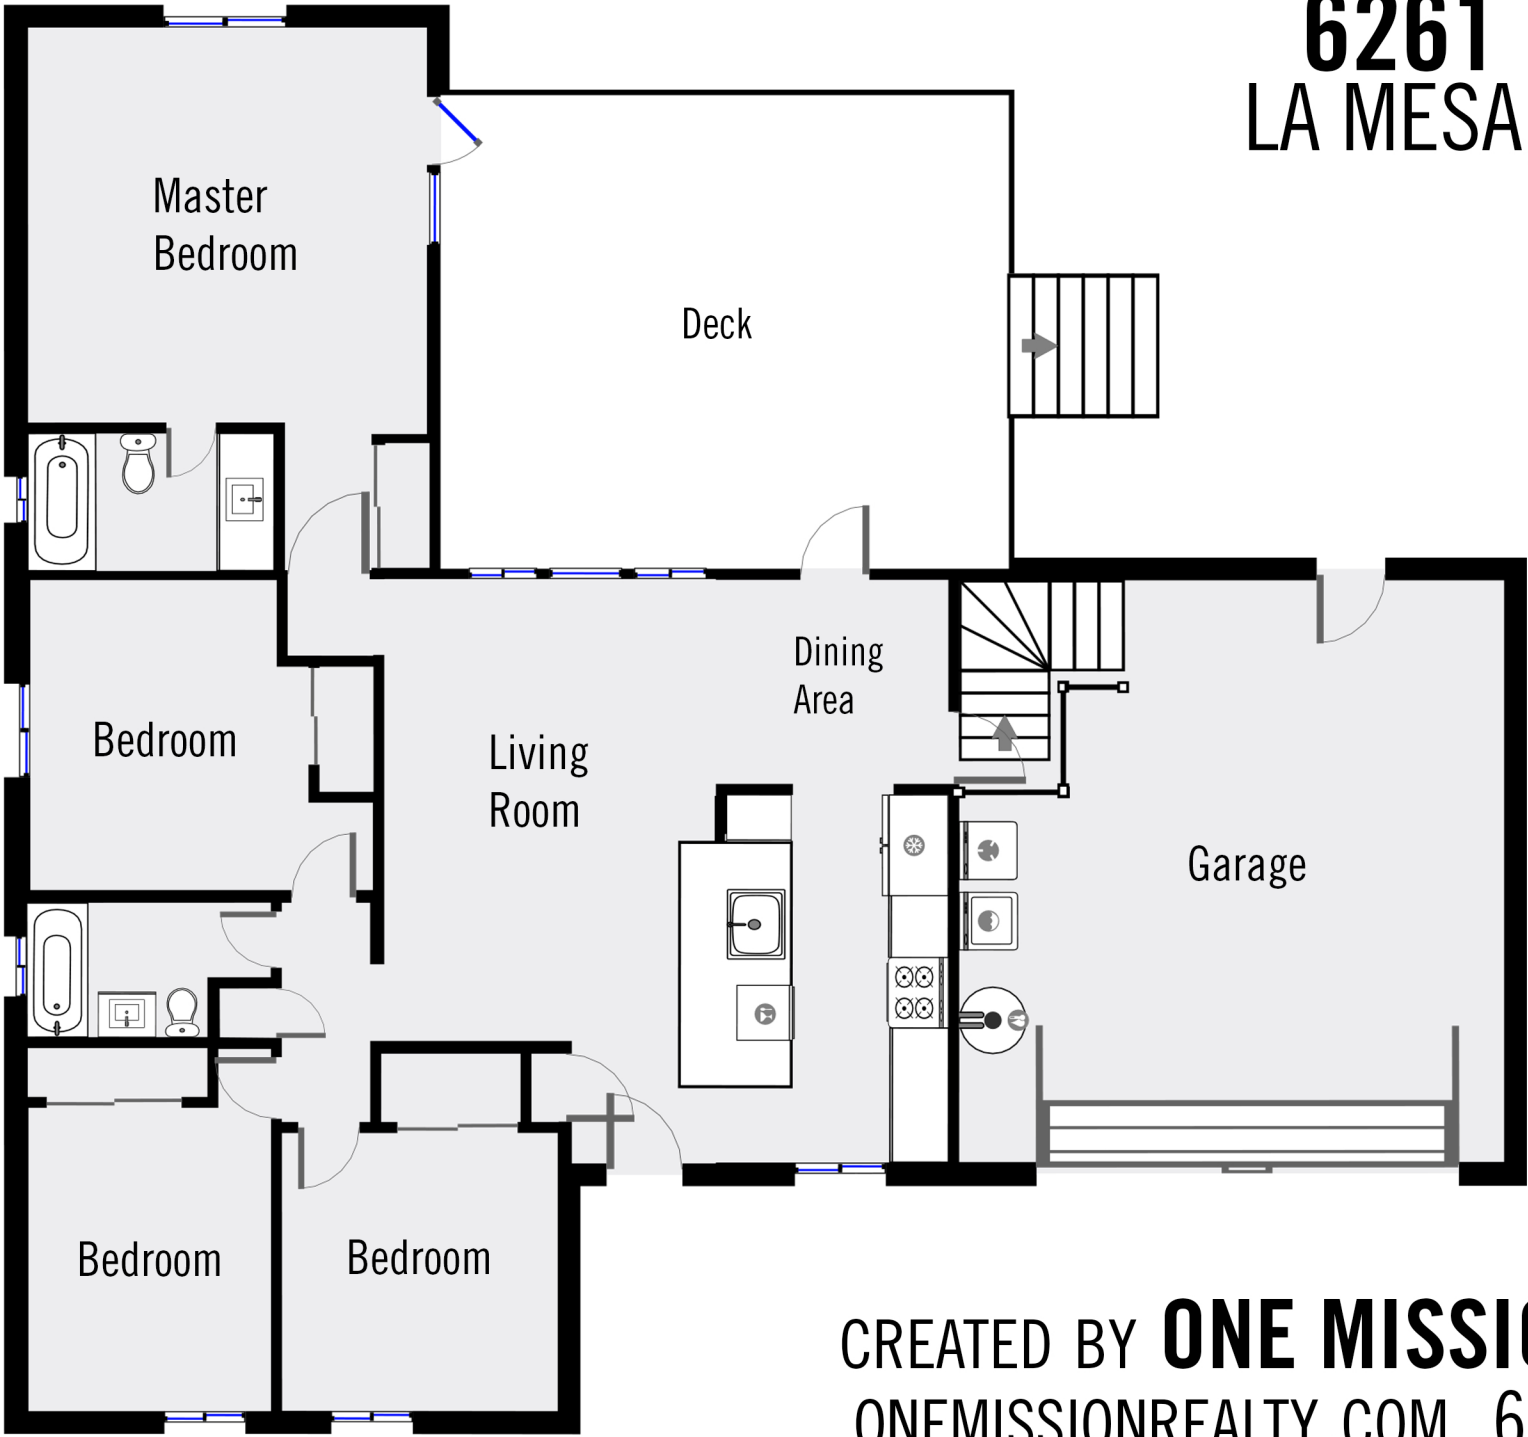

6261 DIXIE DR LA MESA, CA 91942

CREATED BY **ONE MISSION REALTY**
ONEMISSIONREALTY.COM 619.487.9700

©2017 ONE MISSION REALTY. ALL RIGHTS RESERVED. CREATED BY ONE MISSION REALTY FOR VISUALIZATION PURPOSES ONLY. IMAGE NOT NECESSARILY TO SCALE. THIS FLOORPLAN IS PROVIDED WITHOUT WARRANTY OF ANY KIND. ONE MISSION REALTY DISCLAIMS ANY WARRANTY, INCLUDING, WITHOUT LIMITATION, SATISFACTORY QUALITY OR ACCURACY OF DIMENSIONS.