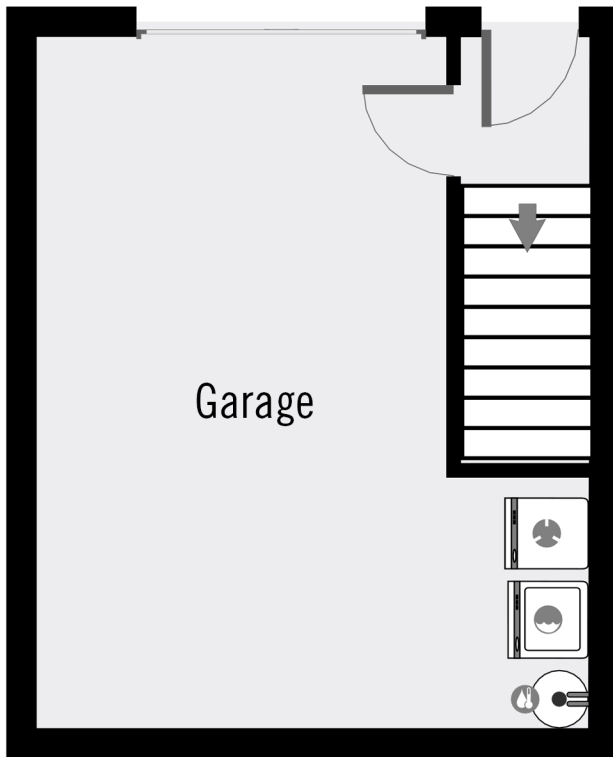

6939 PARK MESA WAY #121

SAN DIEGO, CA 92111

GARAGE LEVEL

CREATED BY **ONE MISSION REALTY** ONEMISSIONREALTY.COM 619.487.9700

©2017 ONE MISSION REALTY. ALL RIGHTS RESERVED. CREATED BY ONE MISSION REALTY FOR VISUALIZATION PURPOSES ONLY. IMAGE NOT NECESSARILY TO SCALE. THIS FLOORPLAN IS PROVIDED WITHOUT WARRANTY OF ANY KIND. ONE MISSION REALTY DISCLAIMS ANY WARRANTY, INCLUDING, WITHOUT LIMITATION, SATISFACTORY QUALITY OR ACCURACY OF DIMENSIONS.