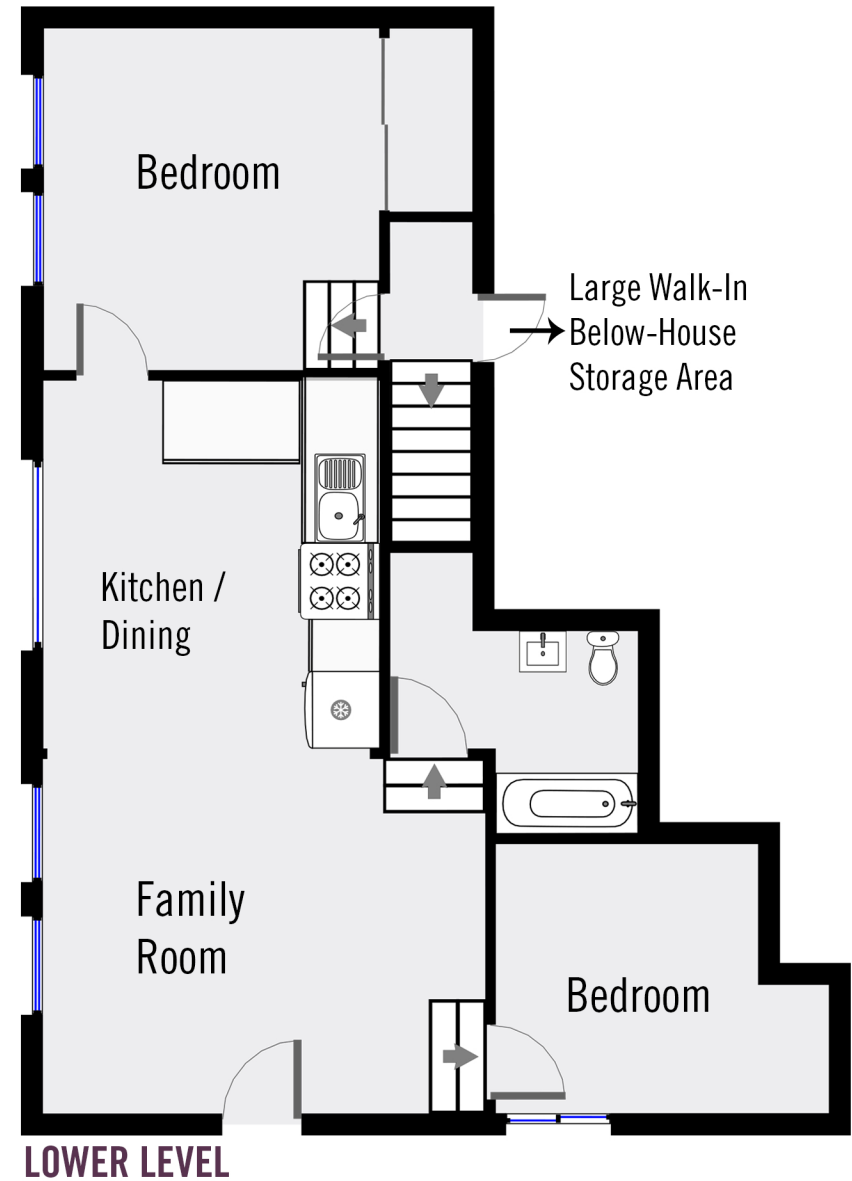

# 1342 GERTRUDE ST SAN DIEGO, CA 92110

CREATED BY **ONE MISSION REALTY** [ONEMISSIONREALTY.COM](http://ONEMISSIONREALTY.COM) 619.487.9700

©2018 ONE MISSION REALTY. ALL RIGHTS RESERVED. CREATED BY ONE MISSION REALTY FOR VISUALIZATION PURPOSES ONLY. IMAGE NOT NECESSARILY TO SCALE. THIS FLOORPLAN IS PROVIDED WITHOUT WARRANTY OF ANY KIND. ONE MISSION REALTY DISCLAIMS ANY WARRANTY, INCLUDING, WITHOUT LIMITATION, SATISFACTORY QUALITY OR ACCURACY OF DIMENSIONS.