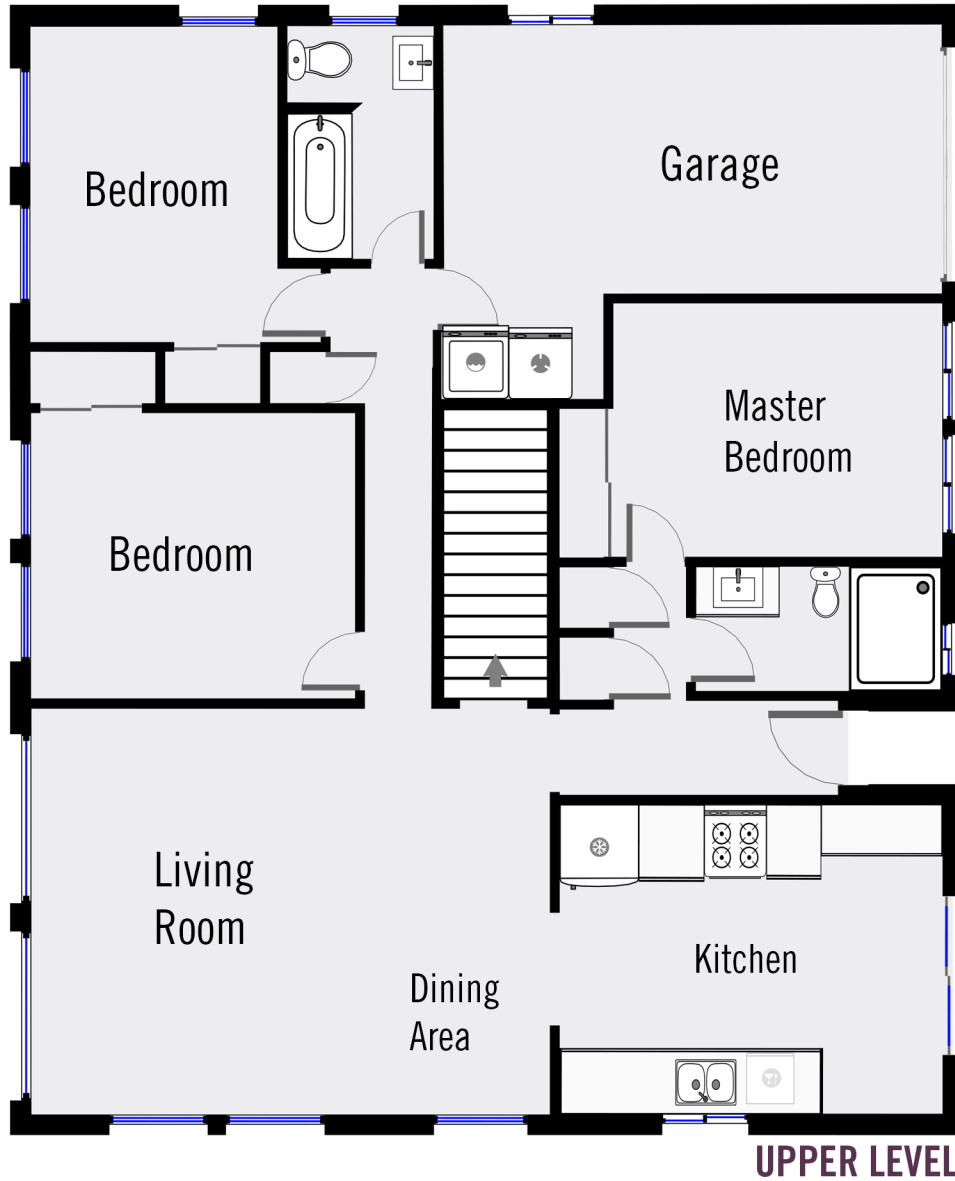

# 1342 GERTRUDE ST SAN DIEGO, CA 92110

CREATED BY **ONE MISSION REALTY** [ONEMISSIONREALTY.COM](http://ONEMISSIONREALTY.COM) 619.487.9700

©2018 ONE MISSION REALTY. ALL RIGHTS RESERVED. CREATED BY ONE MISSION REALTY FOR VISUALIZATION PURPOSES ONLY. IMAGE NOT NECESSARILY TO SCALE. THIS FLOORPLAN IS PROVIDED WITHOUT WARRANTY OF ANY KIND. ONE MISSION REALTY DISCLAIMS ANY WARRANTY, INCLUDING, WITHOUT LIMITATION, SATISFACTORY QUALITY OR ACCURACY OF DIMENSIONS.