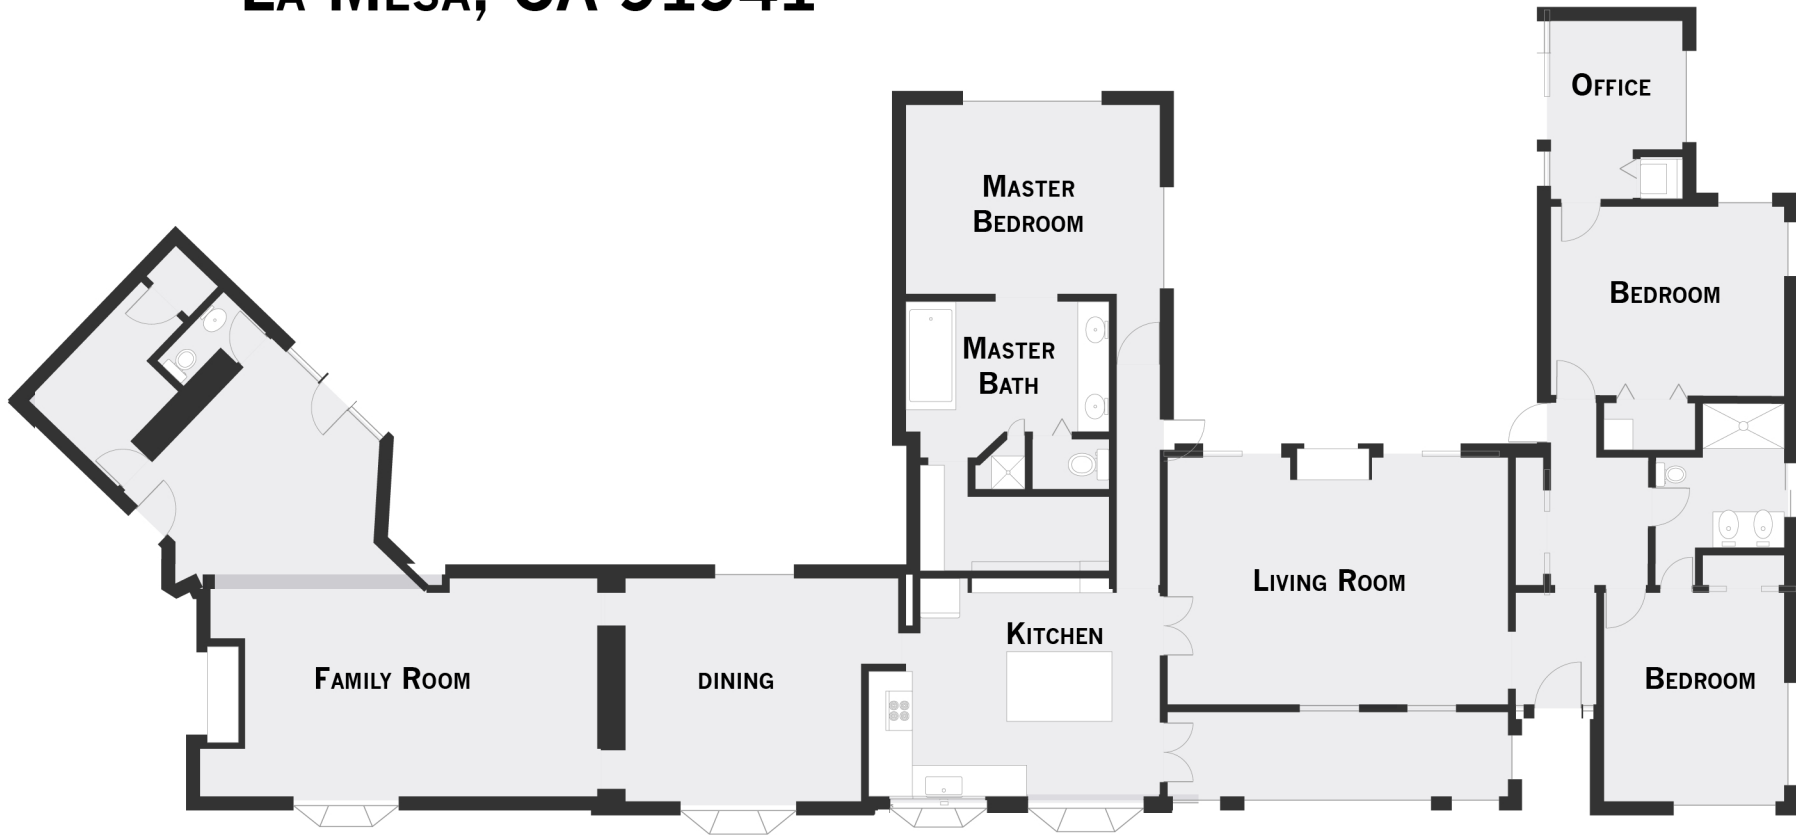

**9399 TROPICO DR
LA MESA, CA 91941**

**CREATED BY ONE MISSION REALTY
619.487.9700 ONEMISSIONREALTY.COM**