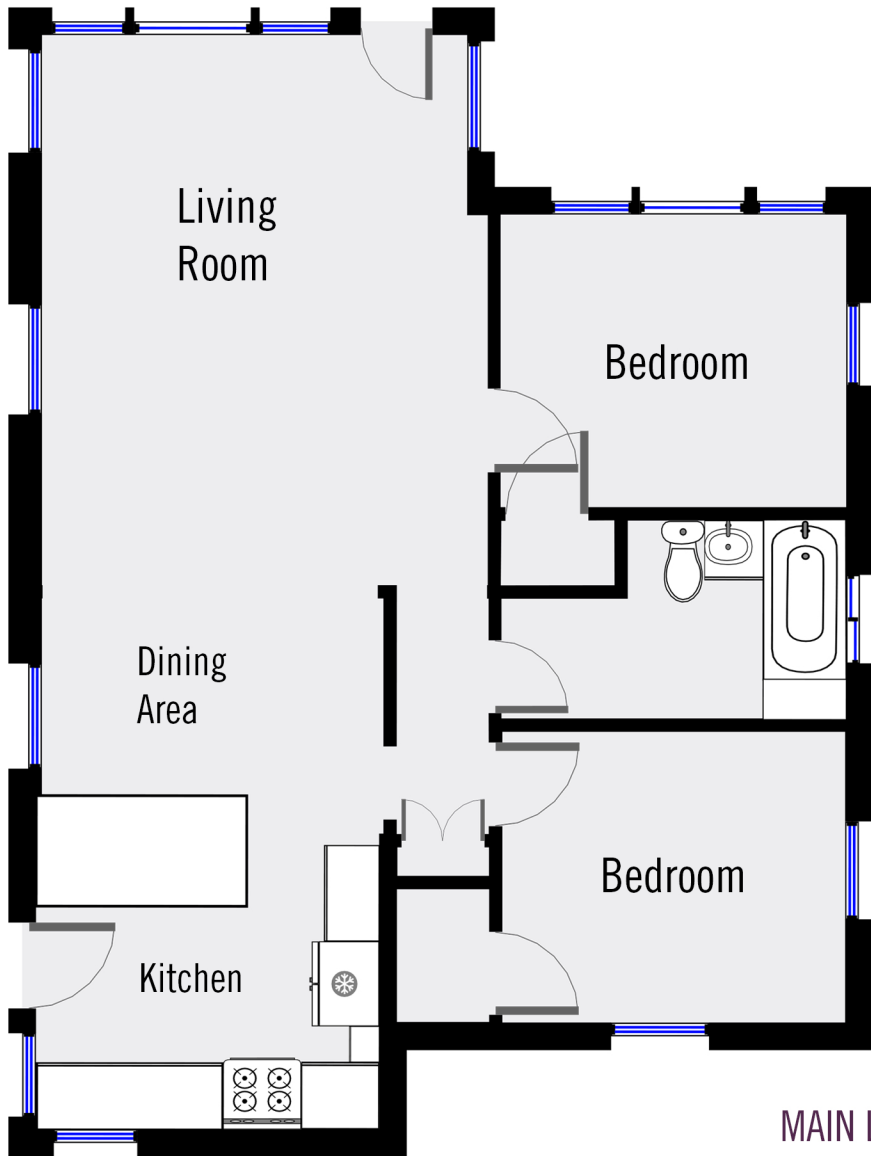

4205 SYCAMORE DR

SAN DIEGO, CA 92105

MAIN LEVEL

BELOW HOUSE

CREATED BY **ONE MISSION REALTY** ONEMISSIONREALTY.COM 619.487.9700

©2017 ONE MISSION REALTY. ALL RIGHTS RESERVED. CREATED BY ONE MISSION REALTY FOR VISUALIZATION PURPOSES ONLY. IMAGE NOT NECESSARILY TO SCALE. THIS FLOORPLAN IS PROVIDED WITHOUT WARRANTY OF ANY KIND. ONE MISSION REALTY DISCLAIMS ANY WARRANTY, INCLUDING, WITHOUT LIMITATION, SATISFACTORY QUALITY OR ACCURACY OF DIMENSIONS.