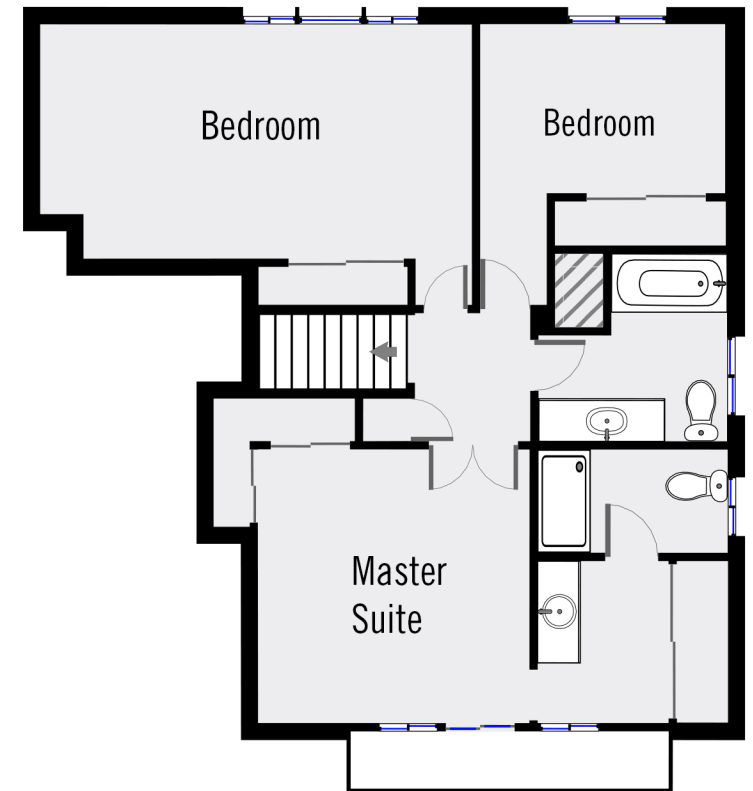

3523 VIA BELTRAN

SAN DIEGO, CA 92117

1st Floor

2nd Floor

CREATED BY ONE MISSION REALTY ONEMISSIONREALTY.COM 619.487.9700

©2017 ONE MISSION REALTY. ALL RIGHTS RESERVED. CREATED BY ONE MISSION REALTY FOR VISUALIZATION PURPOSES ONLY. IMAGE NOT NECESSARILY TO SCALE. THIS FLOORPLAN IS PROVIDED WITHOUT WARRANTY OF ANY KIND. ONE MISSION REALTY DISCLAIMS ANY WARRANTY, INCLUDING, WITHOUT LIMITATION, SATISFACTORY QUALITY OR ACCURACY OF DIMENSIONS.