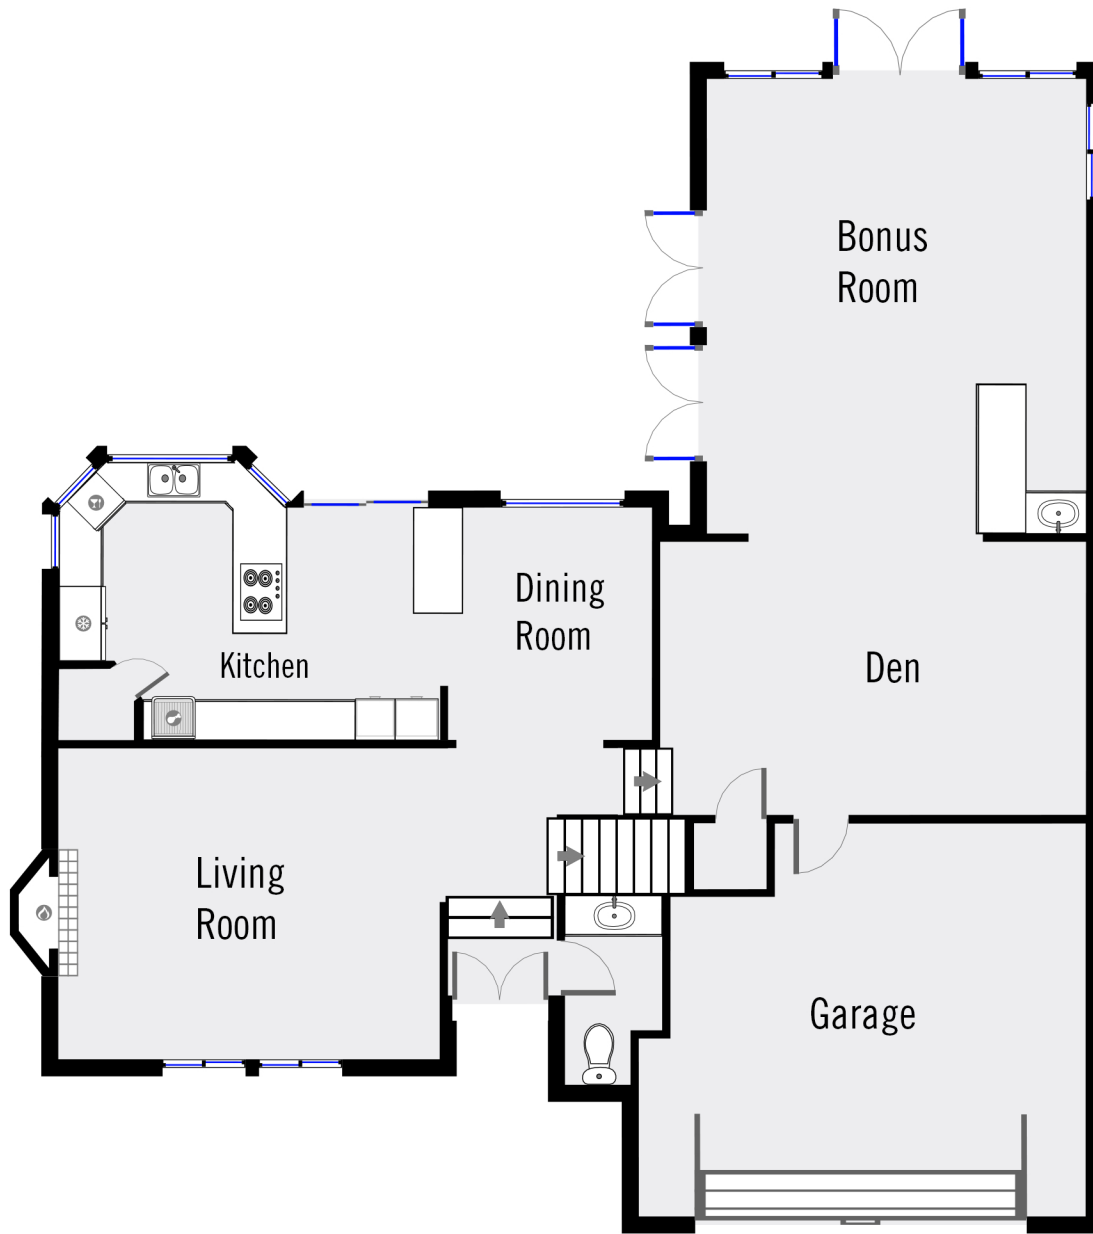

3523 VIA BELTRAN

SAN DIEGO, CA 92117

1st Floor

2nd Floor

CREATED BY ONE MISSION REALTY ONEMISSIONREALTY.COM 619.487.9700

©2017 ONE MISSION REALTY. ALL RIGHTS RESERVED. CREATED BY ONE MISSION REALTY FOR VISUALIZATION PURPOSES ONLY. IMAGE NOT NECESSARILY TO SCALE. THIS FLOORPLAN IS PROVIDED WITHOUT WARRANTY OF ANY KIND. ONE MISSION REALTY DISCLAIMS ANY WARRANTY, INCLUDING, WITHOUT LIMITATION, SATISFACTORY QUALITY OR ACCURACY OF DIMENSIONS.